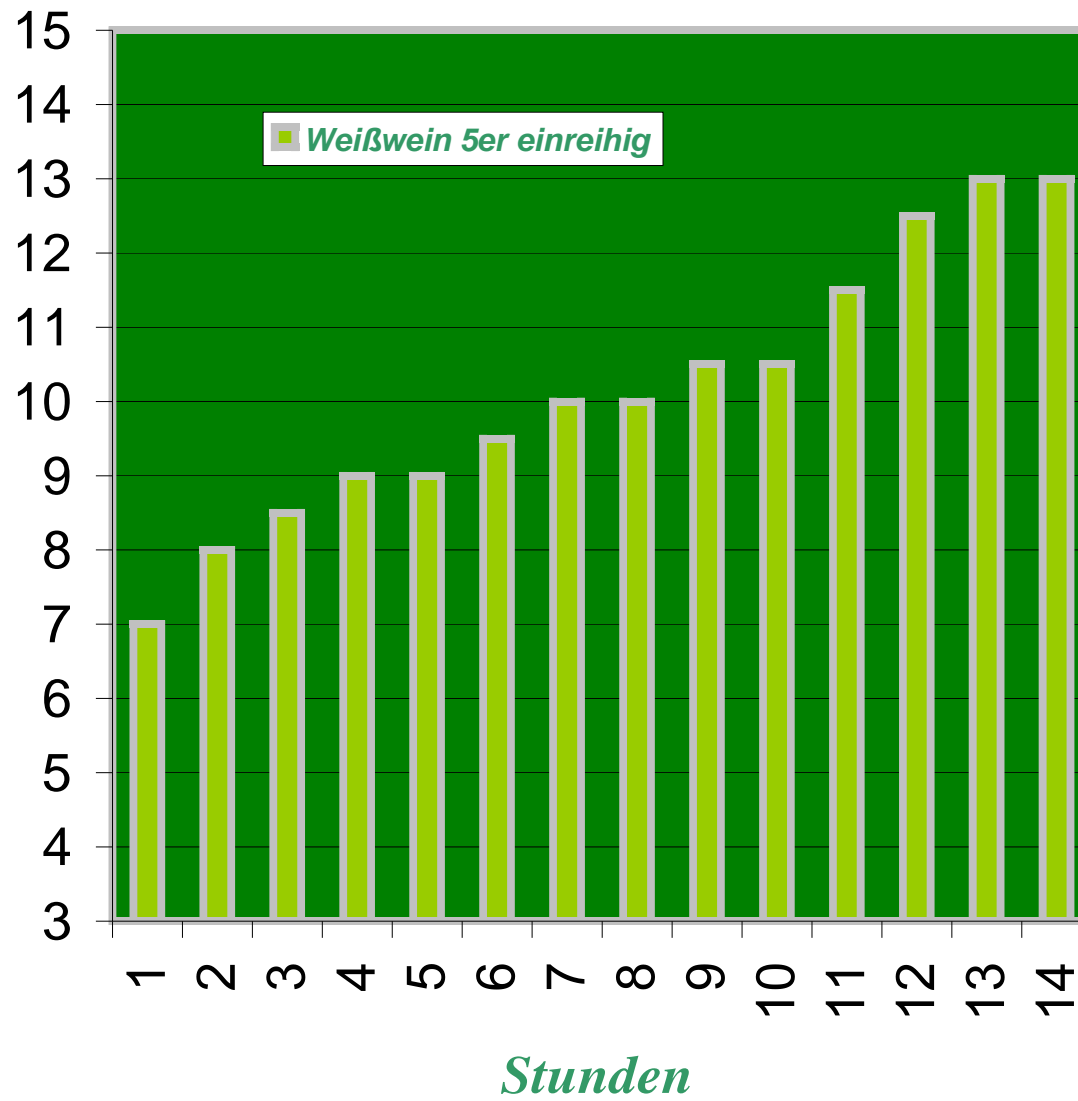

Temperatur

This document was created with Win2PDF available at <http://www.daneprairie.com>.  
The unregistered version of Win2PDF is for evaluation or non-commercial use only.